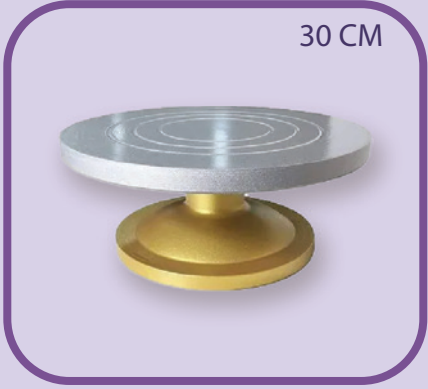

## ▪ CAKE STANDS (FIBER / PLASTIC / ALUMINIUM)

30 CM

28 CM

30 CM