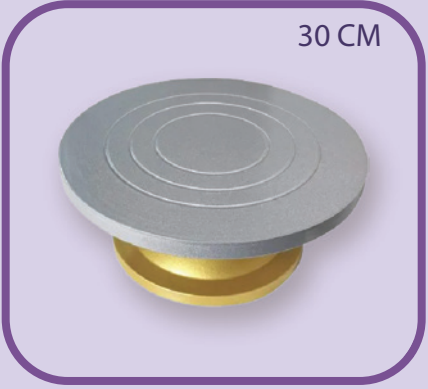

## ▪ CAKE STANDS (FIBER / PLASTIC / ALUMINIUM)

30 CM

28 CM

30 CM