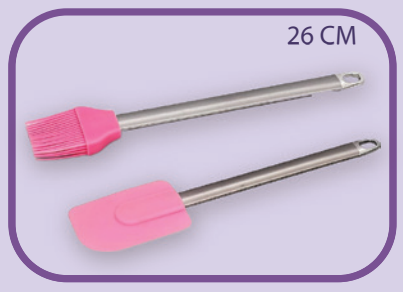

- **SS HANDLE SILICON SPATULA & BRUSH**