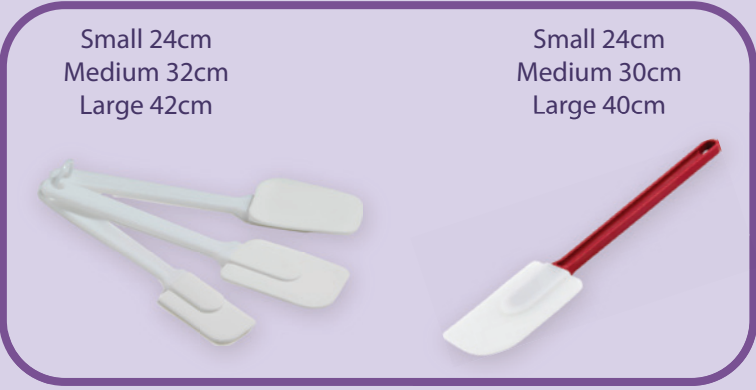

- **SILICON SPATULA (WHITE & RED HANDLE)**