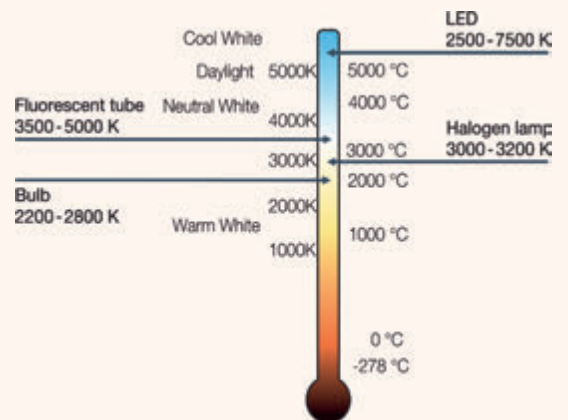

FURNITURE LIGHTS - LED

	ITEM	ITEM-CODE	SIZE(mm)	FINISH	pc/SET	SPU	MRP
	Invisible Touch Dimmer Switch	ITDS-3	60 Watt		Each		998
	Remote / Dimmer Touch Switch (Wireless with Receiver)	RDT-WRS-1		BL	Each		2058
	3 Way Distributor	L-D3	24v/3.5A	BL	Each		308
	6 Way Distributor	L-D6		BL	Each		344
	10 Way Distributor	L-D10		BL	Each		550
	Power Supply Unit	PSU-2408	8W/24V	WH	Each		1000
		PSU-2416	16W/24V	WH	Each		1270
		PSU-2425	25W/24V	WH	Each		1870
		PSU-2460	60W/24V	WH	Each		2610
		PSU-24100	100W/24V	WH	Each		4274
	Power Supply Unit - Series 2	PSU2-2424	24W/24V	WH	Each		1560
		PSU2-2436	36W/24V	WH	Each		2050
		PSU2-2460	60W/24V	WH	Each		2370
	Power Supply Unit - Series 3	PSU3-2436	36W/24V	BL	Each		2960
		PSU3-2465	65W/24V	BL	Each		3340
		PSU3-24120	120W/24V	BL	Each		5640
	Extension Cord for Light Series 2 (24V)	L-EC2	2m	BL	Each		218 ▲

Color Temperature Key (in Kelvin)

WarmWhite(WW)	3000K
NeutralWhite(NW)	4000K
CoolWhite(CW)	6000K
Emotion(ER)	3000K-6000K