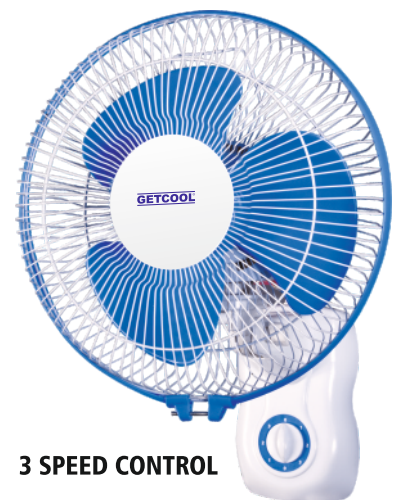

GETCOOL®

PRODUCT CATALOGUE

AP Fans, Fresh Air Fan, Axial Fan, Exhaust Fan, Cabin Fan, Pedestal Fan, Geyser & G-Coil.

GETCOOL®

Comfort is
in the **AIR**

TABLE CUM WALL FAN

SPEED	SWEEP	COLOUR
2200 RPM	6" (150mm)	<input type="checkbox"/> <input checked="" type="checkbox"/>
2200 RPM	9" (225mm)	<input type="checkbox"/> <input checked="" type="checkbox"/>

OSCILLATING TABLE FAN

SPEED	SWEEP
2200 RPM	9" (225mm)
2200 RPM	12" (300mm)

RAPID ALL PURPOSE FAN

SPEED	SWEEP
2400 RPM	9" (225mm)
2400 RPM	12" (300mm)

ALL PURPOSE 3 SPEED

SPEED	SWEEP
2200 RPM	12" (300mm)

3 SPEED CONTROL

OSCILLATING WALL CUM TABLE FAN

SPEED	SWEEP
2200 RPM	9" (225mm)
2200 RPM	12" (300mm)
2200 RPM	16" (400mm)

AXIAL FAN WITH SHUTTER

SPEED	SWEEP	COLOUR
2200 RPM	6" (150mm)	  

AXIAL FAN

SPEED	SWEEP	COLOUR
2200 RPM	4" (100mm)	  
2200 RPM	6" (150mm)	  

VENTILATION FAN

SPEED	SWEEP	COLOUR
2000 RPM	6" (150mm)	  
2000 RPM	8" (200mm)	  

HEAVY DUTY EXHAUST FAN

SPEED	SWEEP
1400 RPM	12" (300mm)
1400 RPM	15" (375mm)
1400 RPM	18" (450mm)

TRANS AIR FAN (with Reversible)