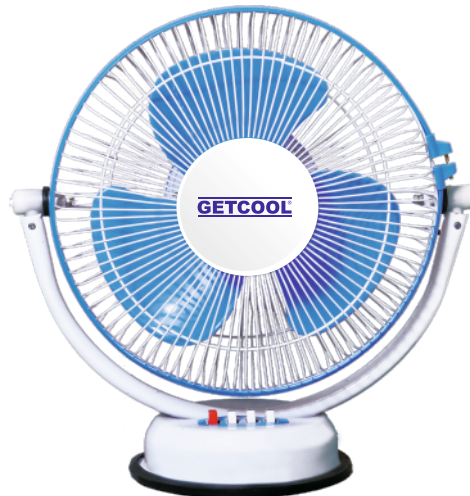

GETCOOL®

PRODUCT CATALOGUE

AP Fans, Fresh Air Fan, Axial Fan, Exhaust Fan, Cabin Fan, Pedestal Fan, Geyser & G-Coil.

GETCOOL®

Comfort is
in the **AIR**

TABLE CUM WALL FAN

SPEED	SWEEP	COLOUR
2200 RPM	6" (150mm)	<input type="checkbox"/> <input checked="" type="checkbox"/>
2200 RPM	9" (225mm)	<input type="checkbox"/> <input checked="" type="checkbox"/>

OSCILLATING TABLE FAN

SPEED	SWEEP
2200 RPM	9" (225mm)
2200 RPM	12" (300mm)

RAPID ALL PURPOSE FAN

SPEED	SWEEP
2400 RPM	9" (225mm)
2400 RPM	12" (300mm)

ALL PURPOSE 3 SPEED

SPEED	SWEEP
2200 RPM	12" (300mm)

3 SPEED CONTROL

OSCILLATING WALL CUM TABLE FAN

SPEED	SWEEP
2200 RPM	9" (225mm)
2200 RPM	12" (300mm)
2200 RPM	16" (400mm)

AXIAL FAN WITH SHUTTER

SPEED	SWEEP	COLOUR
2200 RPM	6" (150mm)	  

AXIAL FAN

SPEED	SWEEP	COLOUR
2200 RPM	4" (100mm)	  
2200 RPM	6" (150mm)	  

VENTILATION FAN

SPEED	SWEEP	COLOUR
2000 RPM	6" (150mm)	  
2000 RPM	8" (200mm)	  

HEAVY DUTY EXHAUST FAN

SPEED	SWEEP
1400 RPM	12" (300mm)
1400 RPM	15" (375mm)
1400 RPM	18" (450mm)

TRANS AIR FAN (with Reversible)