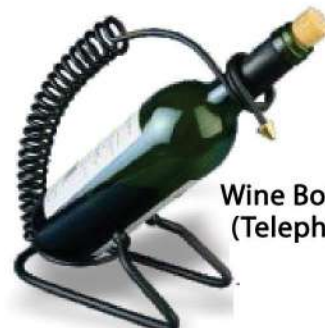

## BUFFET CHARLIE'S

Charlie (3-Tier)  
10.5" Plates

Charlie (3-Tier)  
FOLDING

Charlie (3-Tier)  
FIXED

Charlie (3-Tier)  
FOLDING

## MISCELLANEOUS

Buffet Tag Holder  
Display Tag 6" H/  
12" H

Buffet Tag Holder TV-Style  
(Visiting Card Size)

Wine Bottle Holder  
(Telephone-Wire)

Wine Bottle Holder  
(Half-Moon)