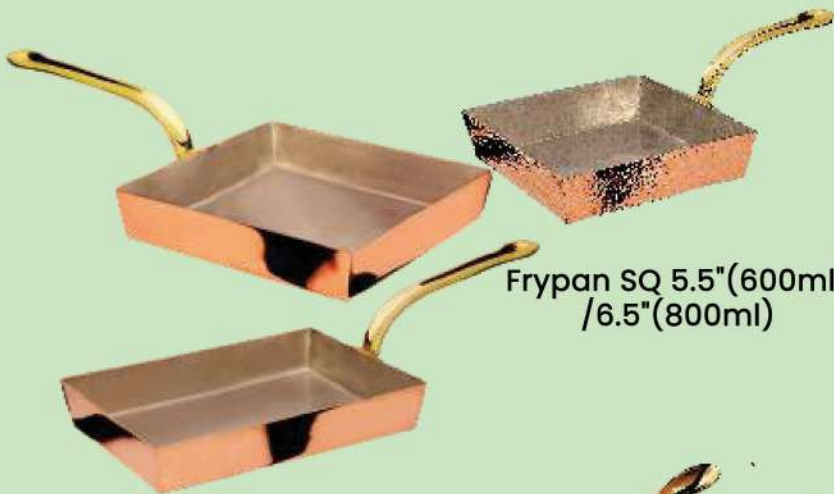

Frypan RECT 7.5"x5.5" (600ml) /
9"x6" (850ml)

Frypan SQ 5.5" (600ml)
/ 6.5" (800ml)