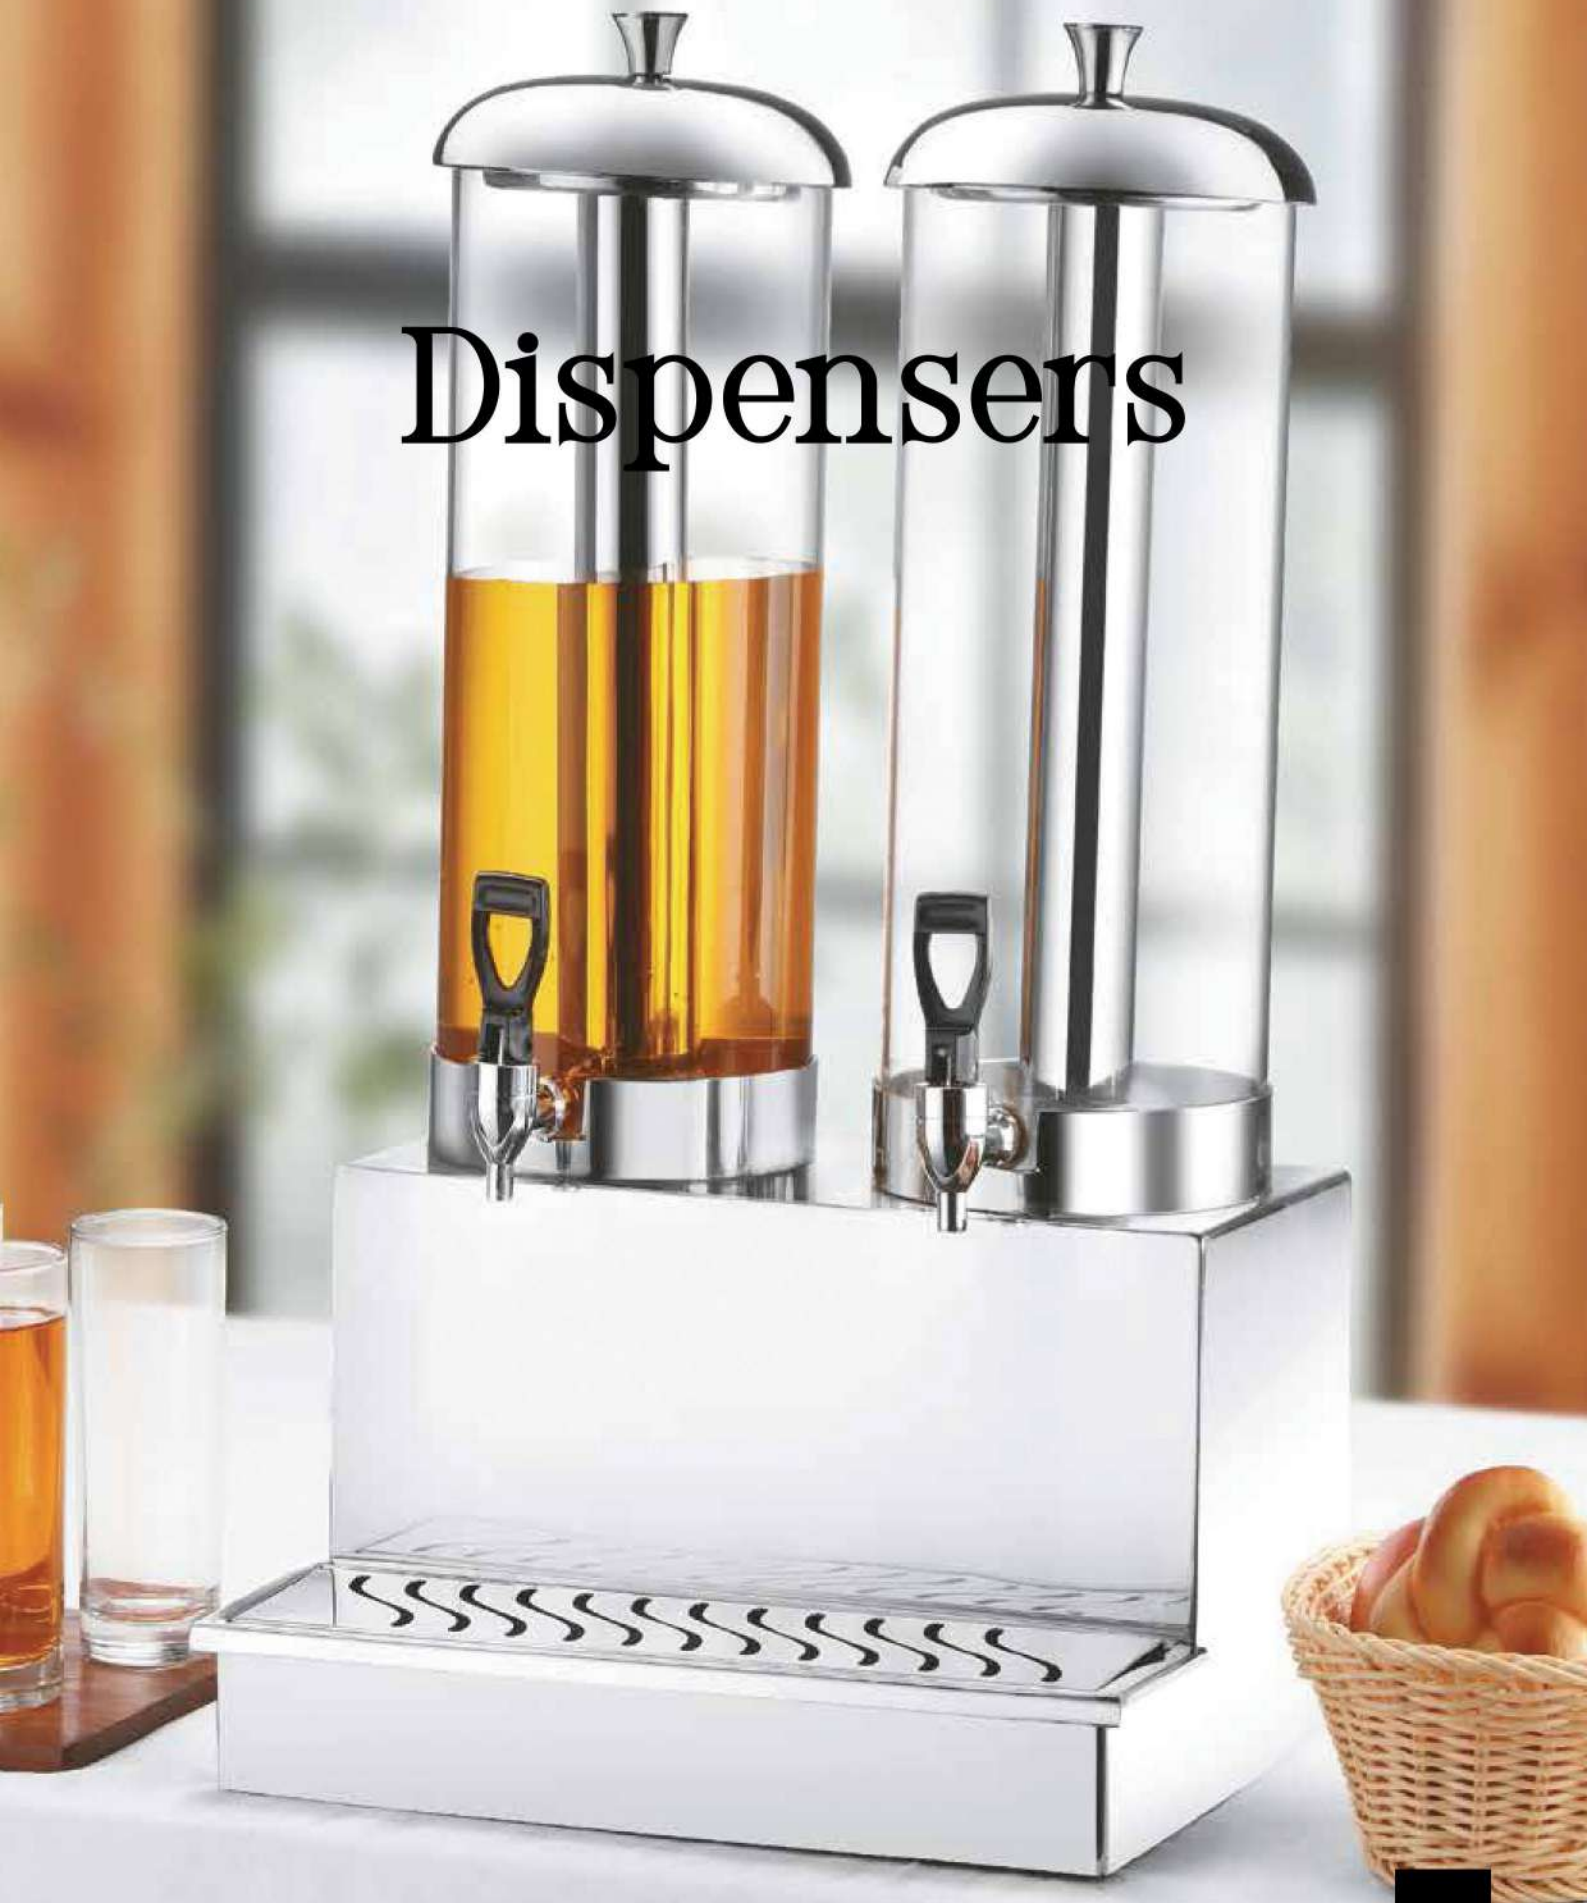

Dispensers