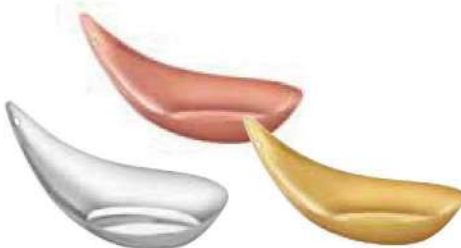

Buffet Collection

Mini Bytes