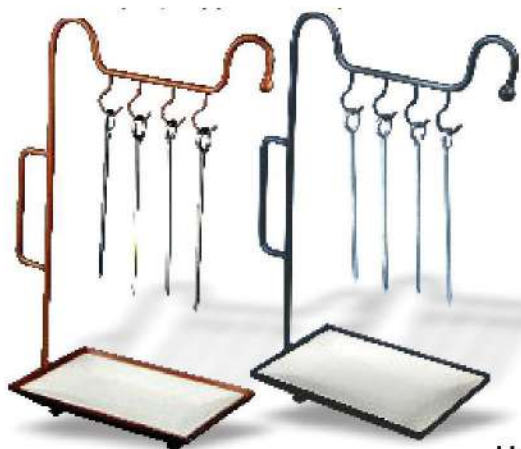

Hanging KABAB Std 18"H 2-Skewers
(Blk/Copper Coated)

Wrought Iron Tableware

PORTION SERVERS

Hanging KABAB Std 18"H 4-Skewers
(Blk/Copper Coated)