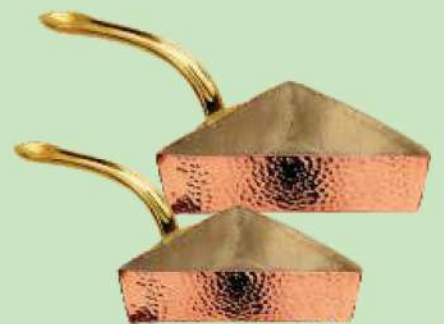

# Copper Tableware

Frypan ROUND 6" (600ml) /  
7" (800ml) / 8" (1000ml)

Frypan OVAL 6.5"x4.5 (400ml)  
/ 7"x5.5" (550ml)

Frypan SQ 5.5" (600ml)  
/ 6.5" (800ml)

Frypan TRIANGLE 5.5" (220ml)  
/ 7" (420ml)