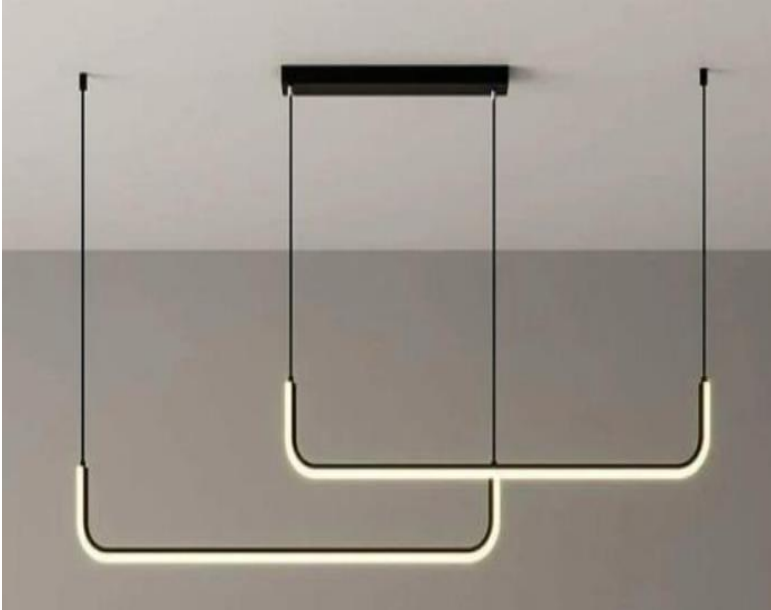

Etron Lighting Solution

**DECORATIVE & CUSTOMIZE LIGHTING
HANGINGS & CHANDELIERS
MOOD BOARDS**

CANE CHANDELIERS

GLASS AND CRYSTAL CHANDELIERS

GLASS AND CRYSTAL CHANDELIERS

GLASS AND CRYSTAL CHANDELIERS

METAL AND ALLUMIUM HANGINGS