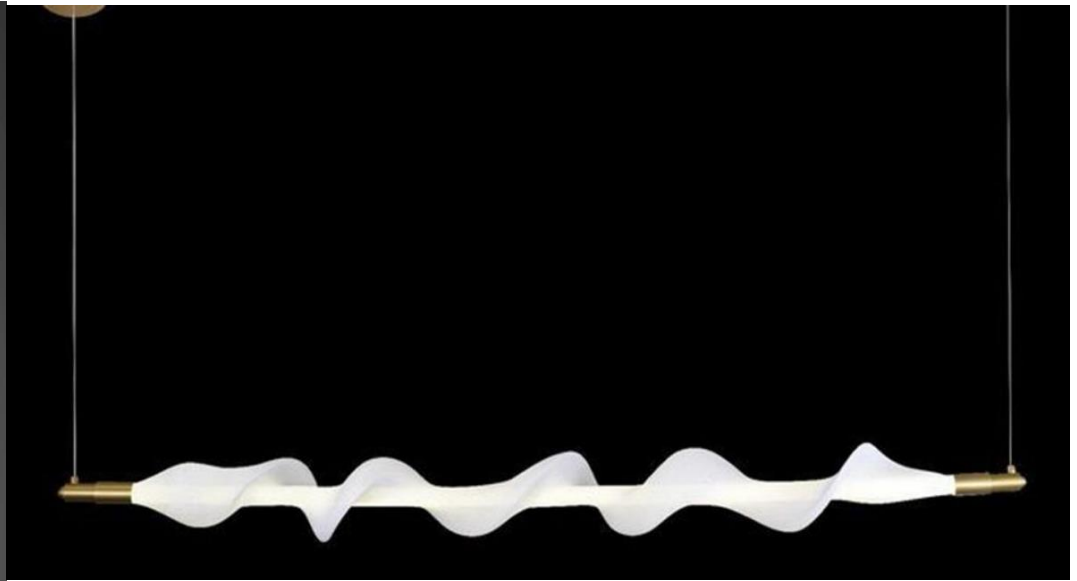

Etron Lighting Solution

**DECORATIVE & CUSTOMIZE LIGHTING
HANGINGS & CHANDELIERS
MOOD BOARDS**

CANE CHANDELIERS

GLASS AND CRYSTAL CHANDELIERS

GLASS AND CRYSTAL CHANDELIERS

GLASS AND CRYSTAL CHANDELIERS

METAL AND ALLUMIUM HANGINGS