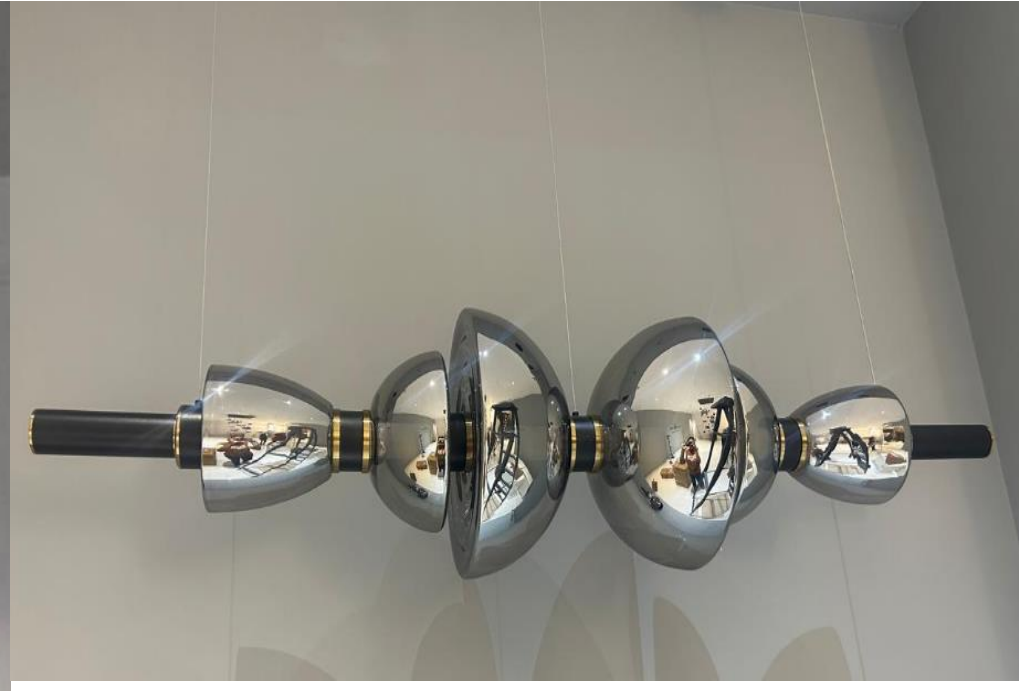

Etron Lighting Solution

**DECORATIVE & CUSTOMIZE LIGHTING
HANGINGS & CHANDELIERS
MOOD BOARDS**

CANE CHANDELIERS

GLASS AND CRYSTAL CHANDELIERS

GLASS AND CRYSTAL CHANDELIERS

GLASS AND CRYSTAL CHANDELIERS

METAL AND ALLUMIUM HANGINGS