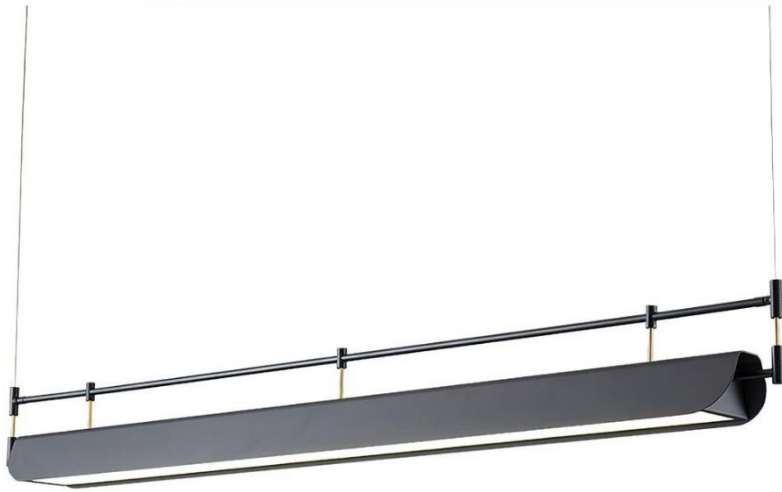

Etron Lighting Solution

**DECORATIVE & CUSTOMIZE LIGHTING
HANGINGS & CHANDELIERS
MOOD BOARDS**

CANE CHANDELIERS

GLASS AND CRYSTAL CHANDELIERS

GLASS AND CRYSTAL CHANDELIERS

GLASS AND CRYSTAL CHANDELIERS

METAL AND ALLUMIUM HANGINGS