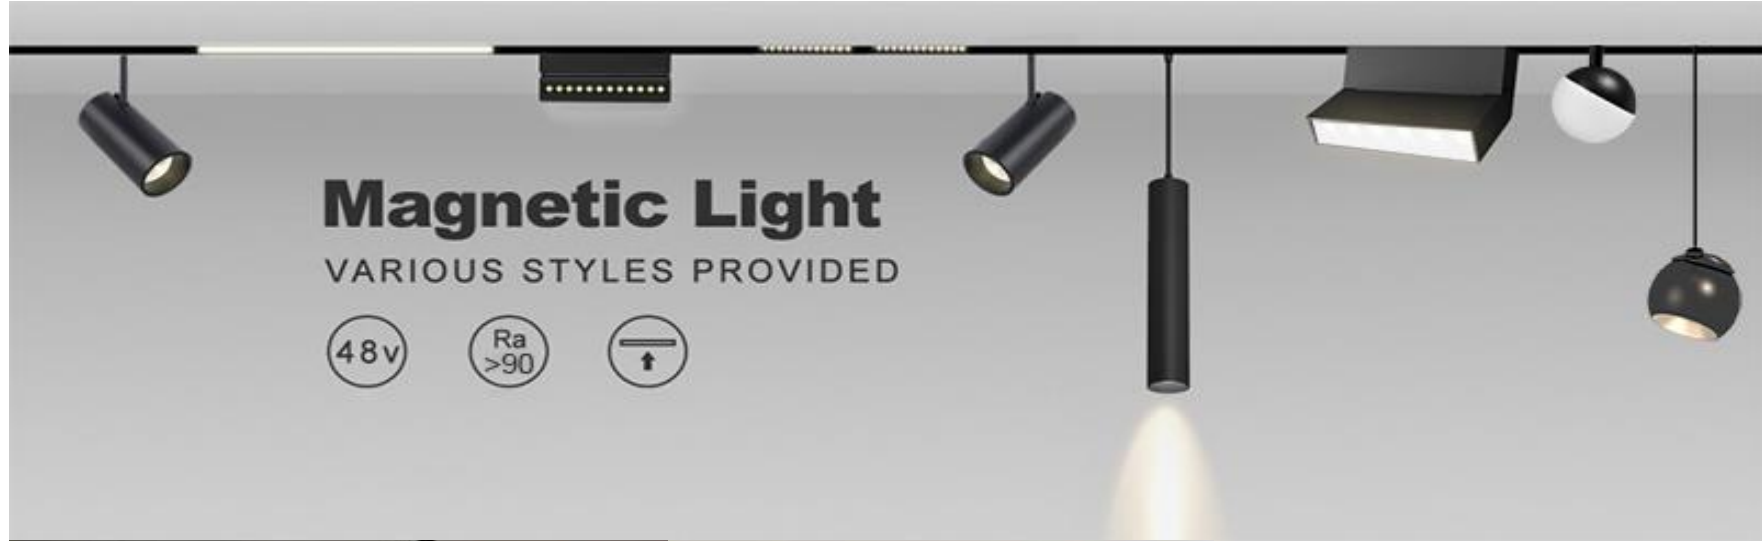

n x 95mm

TRACK LIGHTS

- 6 WATT
- 8 WATT
- 12 WATT
- 15 WATT
- 20 WATT
- 25 WATT
- 30 WATT
- 40 WATT
- 50 WATT

CUSTOMISED LIGHT

MAGNETIC LIGHTS

LINEAR LIGHTS

STRIPLIGHTS / NEONFLEX & DRIVERS

Etron Lighting Solution