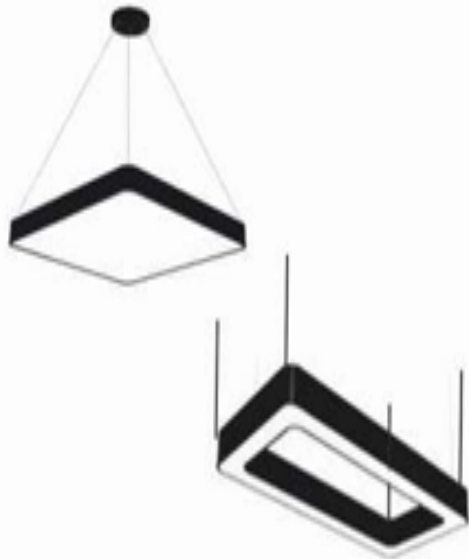

Etron Lighting Solution

**COMMERCIAL & RETAIL
LIGHTING
MOOD BOARDS**

ETRON

SMD LED LIGHT

CUSTOMISED LINEAR LIGHT

ZOOM LED LIGHT

SURFACE LED LIGHT

COB & SMD LED LIGHT