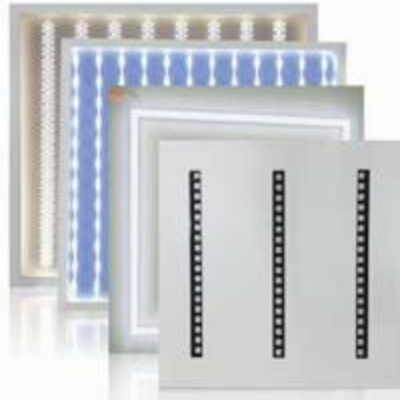

Etron Lighting Solution

**COMMERCIAL & RETAIL
LIGHTING
MOOD BOARDS**

ETRON

SMD LED LIGHT

CUSTOMISED LINEAR LIGHT

ZOOM LED LIGHT

SURFACE LED LIGHT

COB & SMD LED LIGHT

LASER LIGHTS

➤ 6 WATT

➤ 12 WATT

➤ 18 WATT

➤ 20 WATT

➤ 25 WATT

WALL WASHER LIGHTS

- 4 WATT
- 6 WATT
- 8 WATT
- 12 WATT
- 15 WATT
- 18 WATT
- 20 WATT
- 25 WATT