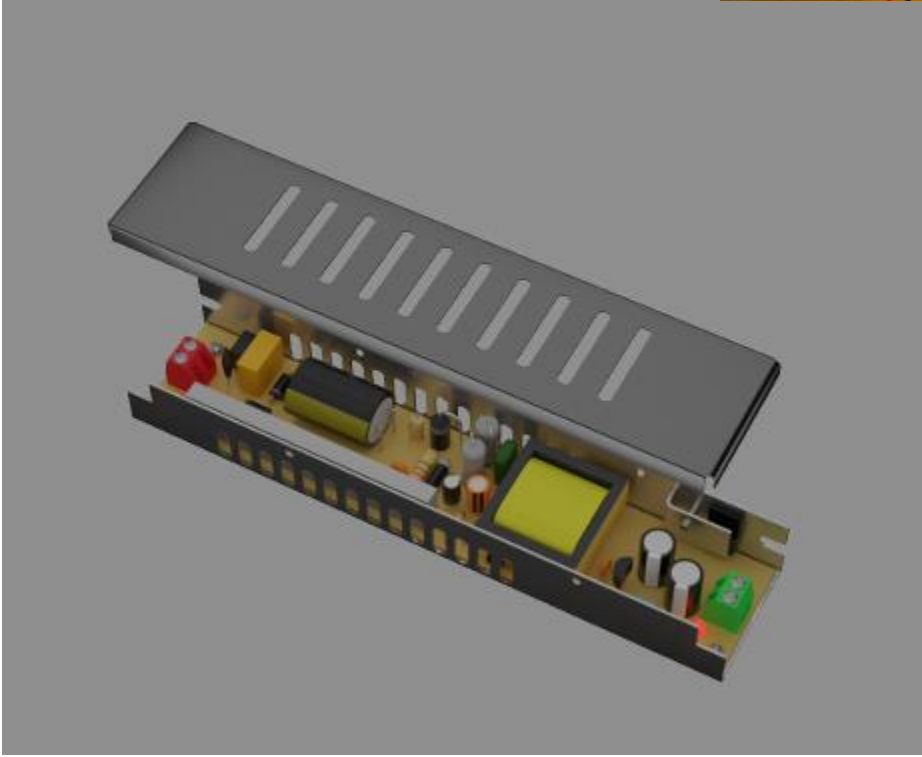

n x 95mm

TRACK LIGHTS

- 6 WATT
- 8 WATT
- 12 WATT
- 15 WATT
- 20 WATT
- 25 WATT
- 30 WATT
- 40 WATT
- 50 WATT

CUSTOMISED LIGHT

MAGNETIC LIGHTS

LINEAR LIGHTS

STRIPLIGHTS / NEONFLEX & DRIVERS

Etron Lighting Solution