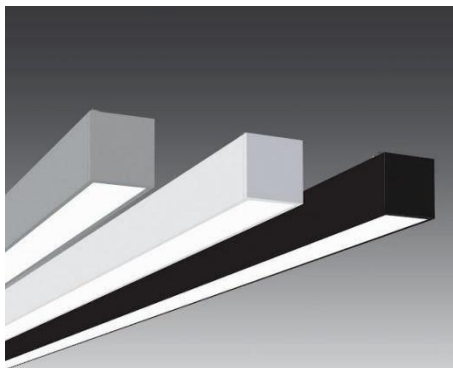

n x 95mm

TRACK LIGHTS

- 6 WATT
- 8 WATT
- 12 WATT
- 15 WATT
- 20 WATT
- 25 WATT
- 30 WATT
- 40 WATT
- 50 WATT

CUSTOMISED LIGHT

MAGNETIC LIGHTS

LINEAR LIGHTS

STRIPLIGHTS / NEONFLEX & DRIVERS

Etron Lighting Solution