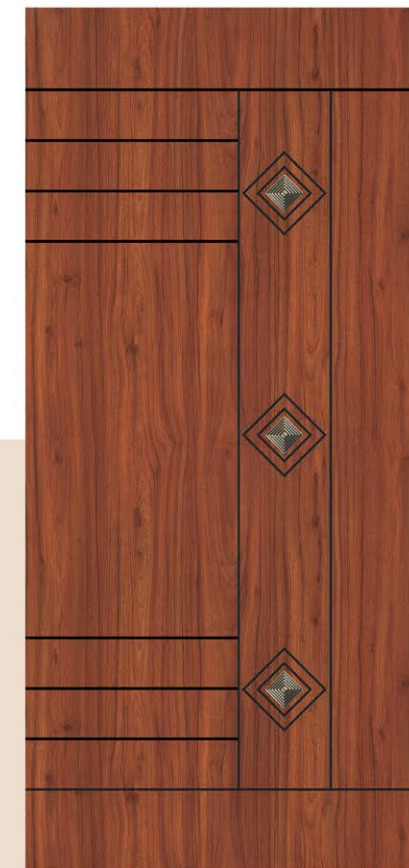

CP-1016

CP-1017

CP-1002

CP-1004

CP-1005

CUT PASTE LAMINATED DOORS

SIZE
7 X 3.25
FEET

Classic
Your haven of beauty