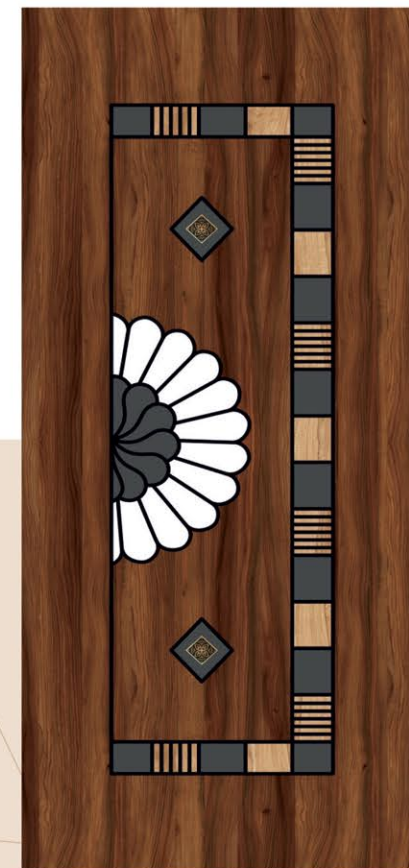

HD U LAM DOORS

SIZE
7 X 3.25
FEET

Gorgeous
Doorways to new beginning

HD-13

HD-14

HD-15

HD-19

HD-20

HD-21

HD-16

HD-17

HD-18

HD-22

HD-23

HD-24

PLATINUM MEMBRANE DOORS

SIZE
7 X 3.25
FEET

Chic
Passage to your dreams

SPM-801

SPM-802

SPM-804

SPM-805

SPM-807

SPM-809