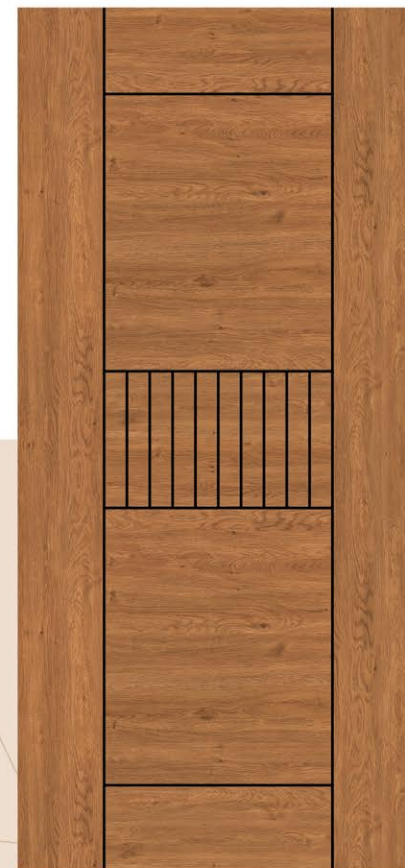

CP-20

CP-21

CP-25

CP-26

CP-27

CUT PASTE
LAMINATED DOORS

SIZE
7 X 3.25
FEET

Attractive
Where every corner gleams

CP-33

CP-37

CP-38

CP-39

CUT PASTE
LAMINATED DOORS

SIZE
7 X 3.25
FEET

Timeless
A home that radiates beauty

CP-46