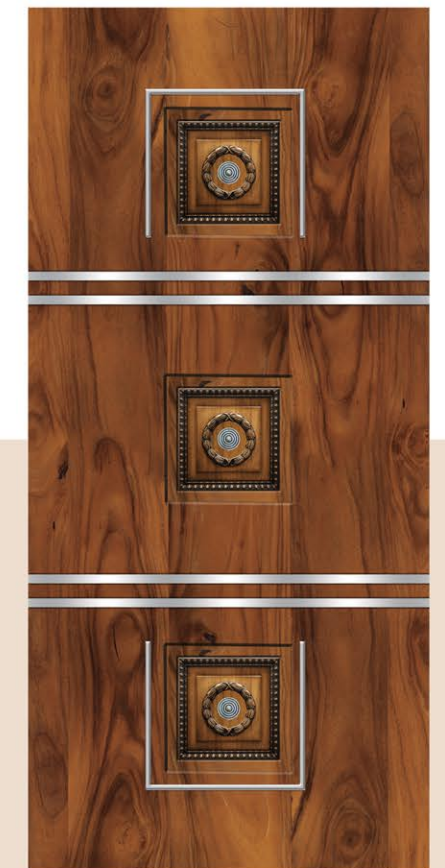

CP-1016

CP-1017

CP-1002

CP-1004

CP-1005

CUT PASTE LAMINATED DOORS

SIZE
7 X 3.25
FEET

Classic
Your haven of beauty