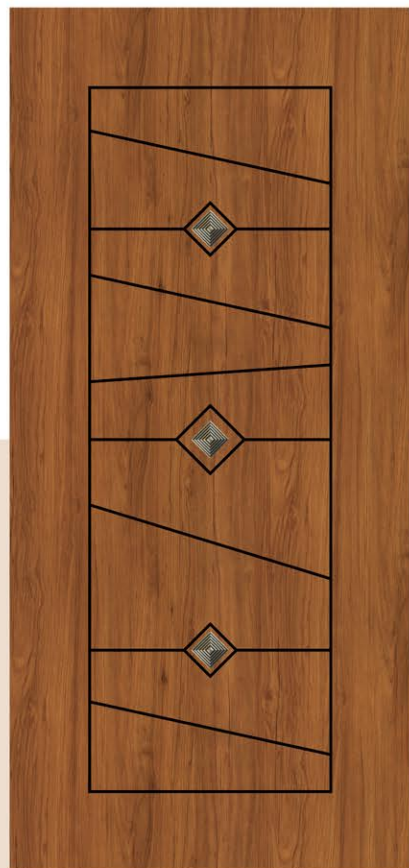

CUT PASTE WITH GUBBI
LAMINATED DOORS

SIZE
7 X 3.25
FEET

Exquisite
Crafting dreams, building beauty

CP-1015