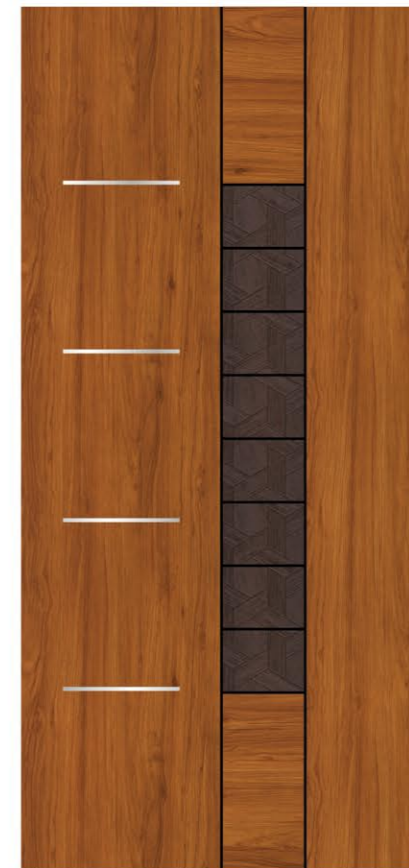

CUT PASTE
LAMINATED DOORS

SIZE
7 X 3.25
FEET

Lovely
Beauty Beyond walls

CP-68