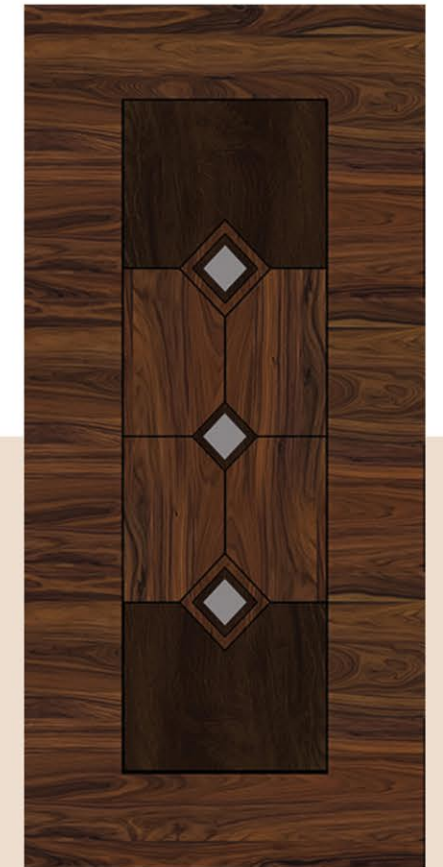

ML-17

ML-18

ML-22

ML-23

ML-24

MICRO LAMINATION DOORS

SIZE
7 X 3.25
FEET

Idyllic
Beyond this door lies home's embrace

ML-25

ML-26

ML-27

ML-28

ML-29

ML-30

SPECIFICATIONS

- Product Size : 7' X 3.25' & 8 X 4
- Finish : Glossy, Matt, SF (On Special Request)
- Backside Finish : Uniform sanding gives guarantee for easy pasting.
- Durability : The best technology, provides high durability to One Plus Doorskins. One Plus Doorskins are mended for life time.
- Flexibility : A Speciality formulated phenol formaldehyde and melamine formaldehyde Resins with a special kind plasticizer is used for better flexibility.
- Car & Maintenance : Wipe clean with ordinary soap or household liquid detergent. For stubborn stains, use diluted organic solvent or stain remover. Abrasive cleaners and wire brushes are not recommended.