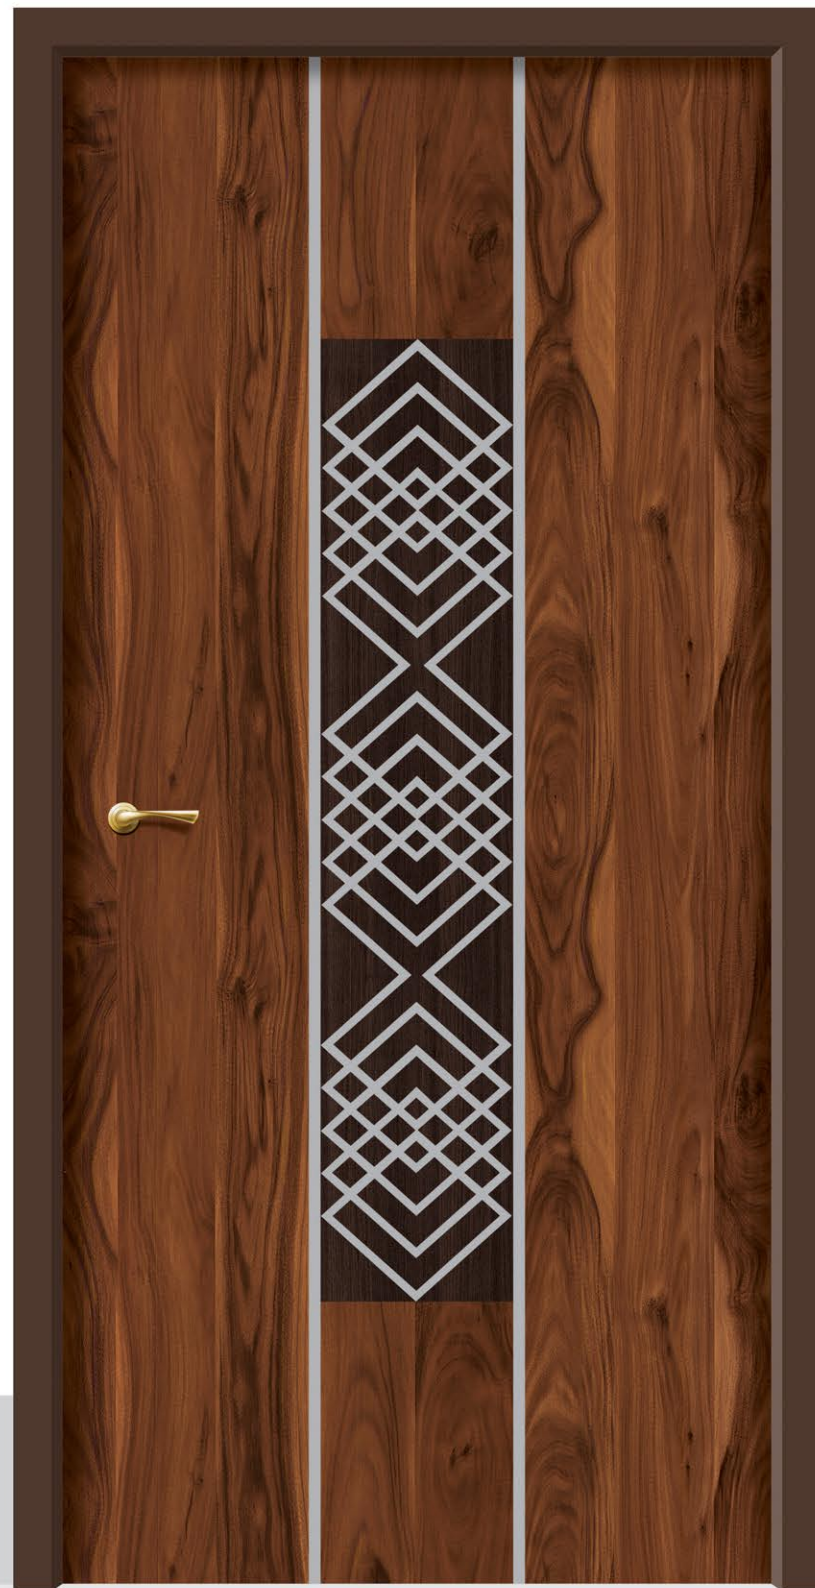

PREMIUM METAL DOORS

~ VPM 817 ~
★★★

~ VPM 888 ~
★★★

A DOOR HAS
YOUR SPACE UNIQUELY

These wooden designs match every
type of interior you possess.

~ VPM 821 ~
★★★

~ VPM 827 ~
★★★

CLASSIC METAL DOORS

~ VPM 816 ~
★★

~ VPM 903 ~
★★

A DOOR HAS
DREAMS

It is you who has to walk to the new
beginning standing at the door

~ VPM 803 ~
★★

~ VPM 806 ~
★★

CLASSIC METAL DOORS

~ VPM 826 ~
★★