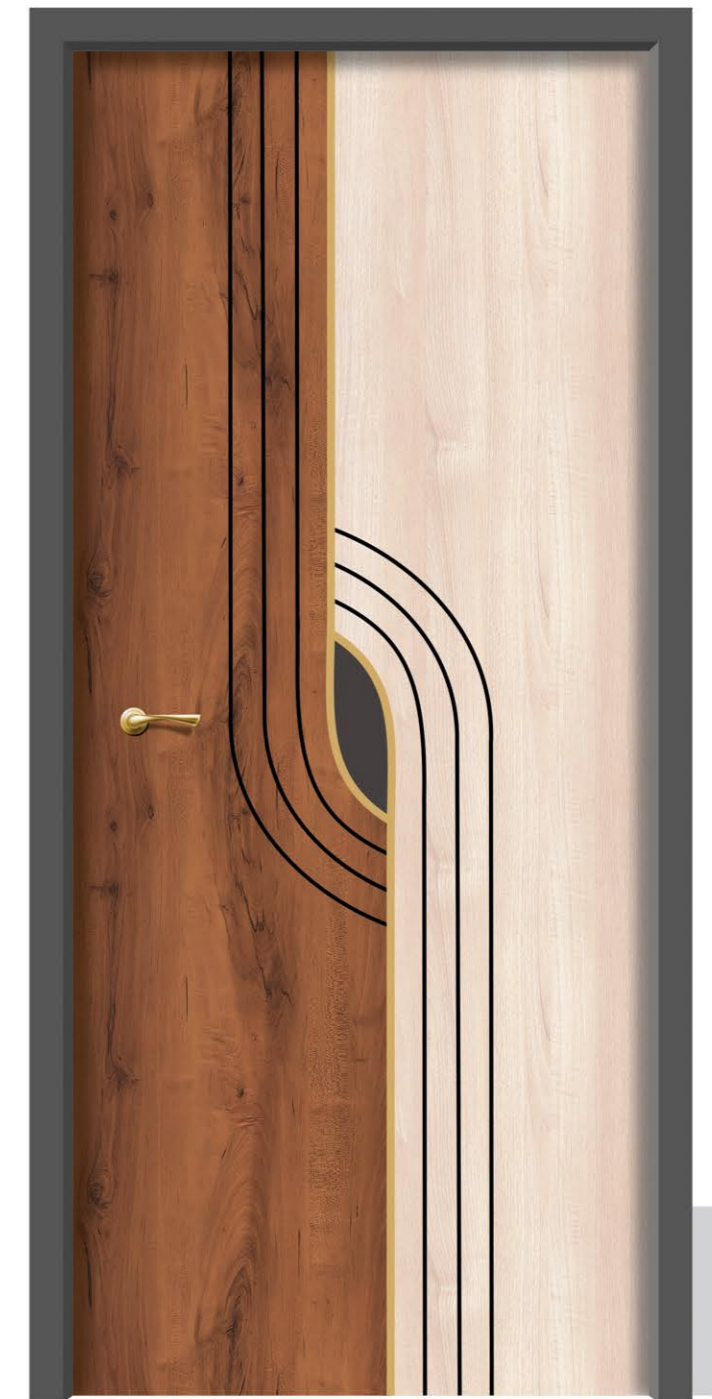

~ VE-5065 ~

~ VE-5059 ~

CUT & PASTE DOORS

A DOOR HAS GRACEFULLY

The designs are so fluid that becomes a part of your door easily.

~ VCP-501 ~
★★★★

~ VCP-502 ~
★★★★

CUT & PASTE DOORS

~ VCP-503 ~
★★★★★

~ VCP-504 ~
★★★★★

A DOOR HAS
DREAMY DESIGNS
Door with totally different shades will
become your favourites.

~ VCP-505 ~
★★★★★

~ VCP-506 ~
★★★★★

CUT & PASTE DOORS

A DOOR HAS MOST FAVOURITES

Only visionary minds can think of
the designs that can impress everybody.

~ VCP-401 ~
★ ★ ★

~ VCP-402 ~
★ ★ ★

CUT & PASTE DOORS

~ VCP-403 ~
★★★

ALL SOLUTION AT ONE STOP

A DOOR HAS DREAMY DESIGNS

Door with totally different shades will
become your favourites.