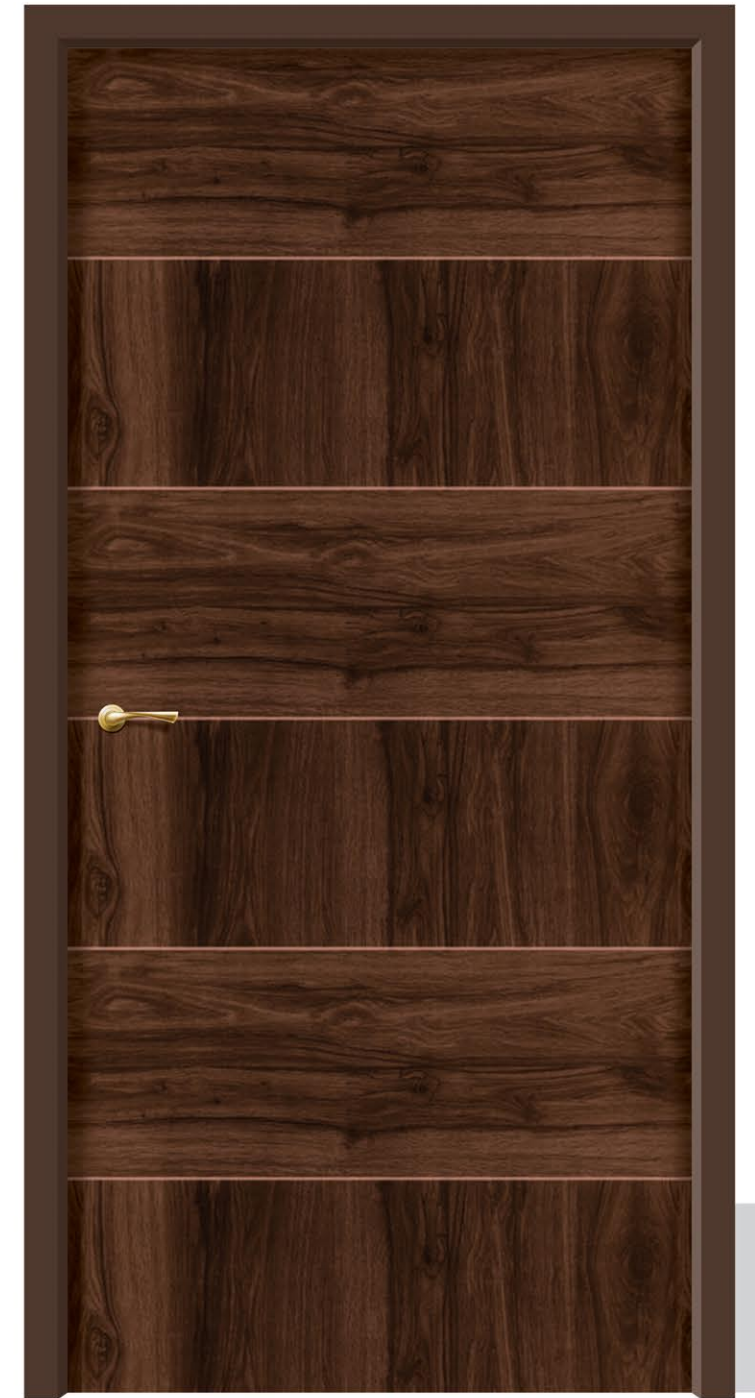

VDHG-1026
★

VDHG-1040
★

30" & ABOVE

~ VDHG-1031 ~
★

~ VDHG-1030 ~
★

A DOOR HAS
YOURSELF & EVERYONE

Add creative door laminates to your
doors to brighten your space.

~ VDHG-1043 ~
★

~ VDHG-1044 ~
★

~ VE-5257 ~

ALL SOLUTION AT ONE STOP

A DOOR HAS
CREATIVITY IN YOUR SPACE

Use it on any door and it will look perfect
every time you look at it.

~ VE-5222 ~

~ VE-5221 ~

~ VE-5204 ~

~ VE-5203 ~

A DOOR HAS
TO SUCCESS

They look exceptionally glorious on
your every door.

~ VE-5181 ~

~ VE-5164 ~

A DOOR HAS
TO IMPRESS

Brings you delightful presents, people
and feelings, a door is amazing

30" & ABOVE