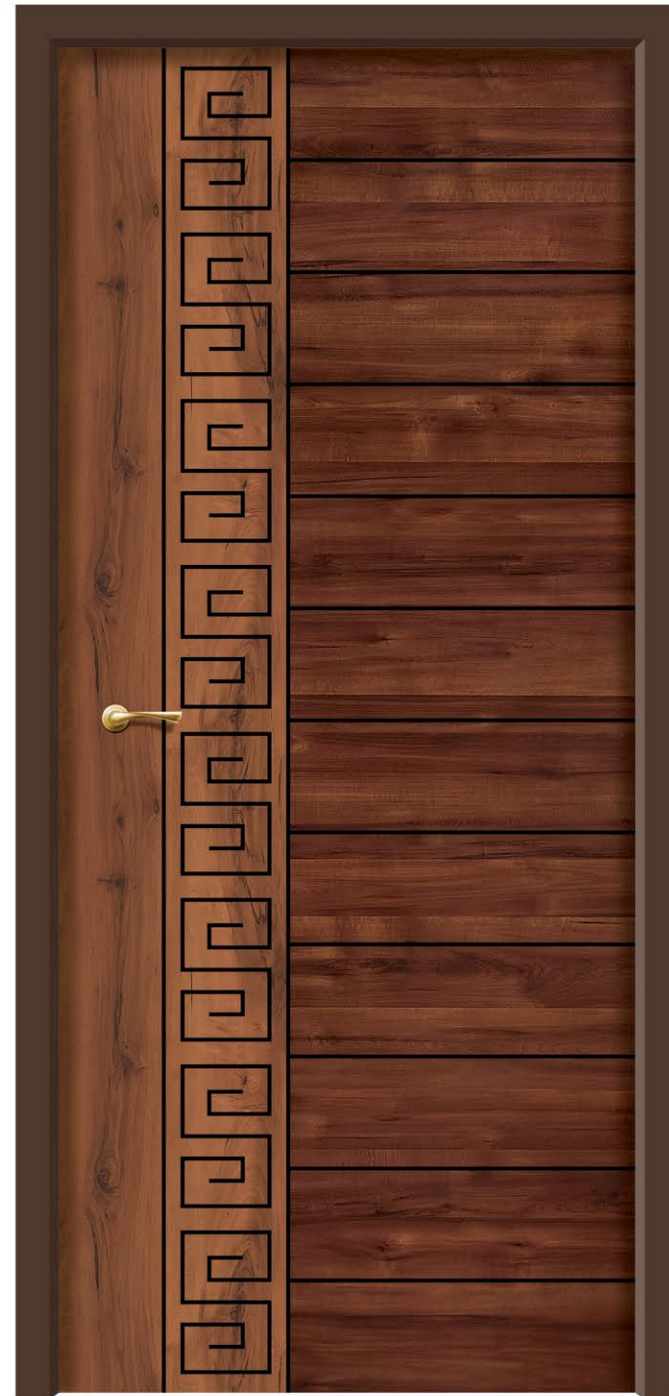

~ VCP-209 ~
★

~ VCP-210 ~
★

CUT & PASTE DOORS

~ VCP-211 ~
★

~ VCP-212 ~
★

A DOOR HAS TO POSSIBILITIES

These designs always blend with your interior gorgeously.

CP - 1

~ VVD 702 ~
★★★

~ VVD 703 ~
★★★

~ VVD 704 ~
★★★

~ VVD 705 ~
★★★

~ VVD 706 ~
(OST / BST)

VENEER GROOVING DOORS

~ VVD 711 ~
★★★

~ VVD 712 ~
★★★