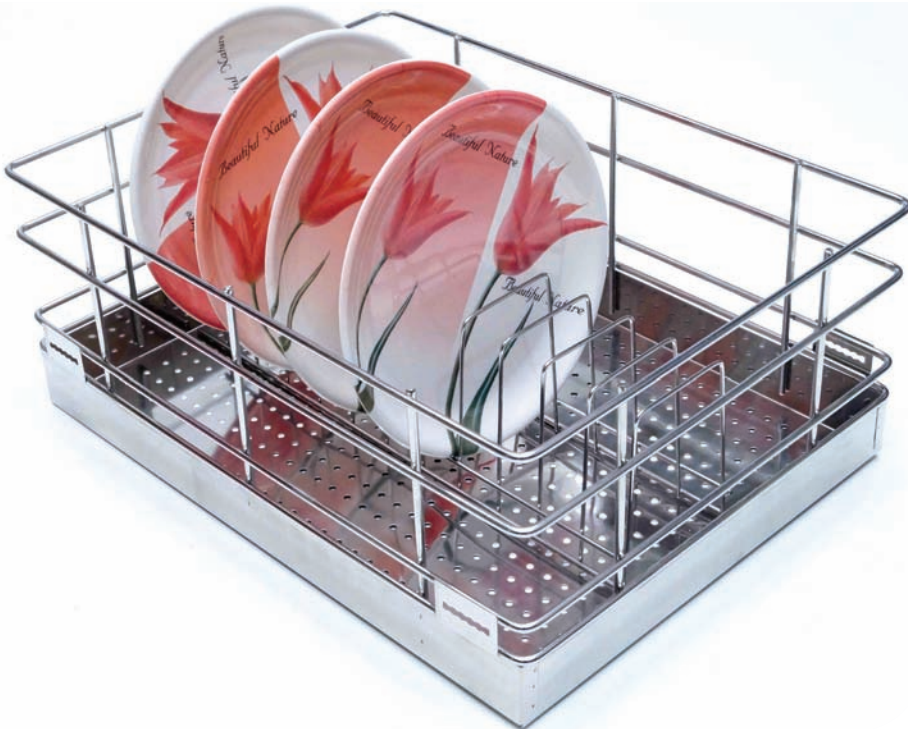

PERFORATED THALI BASKET

SIZE IN INCHES

Width	15, 17, 19, 21, 24
Depth	20
Height	6, 8

SIZE IN MM

Width	381, 432, 483, 533, 610
Depth	508
Height	152, 203