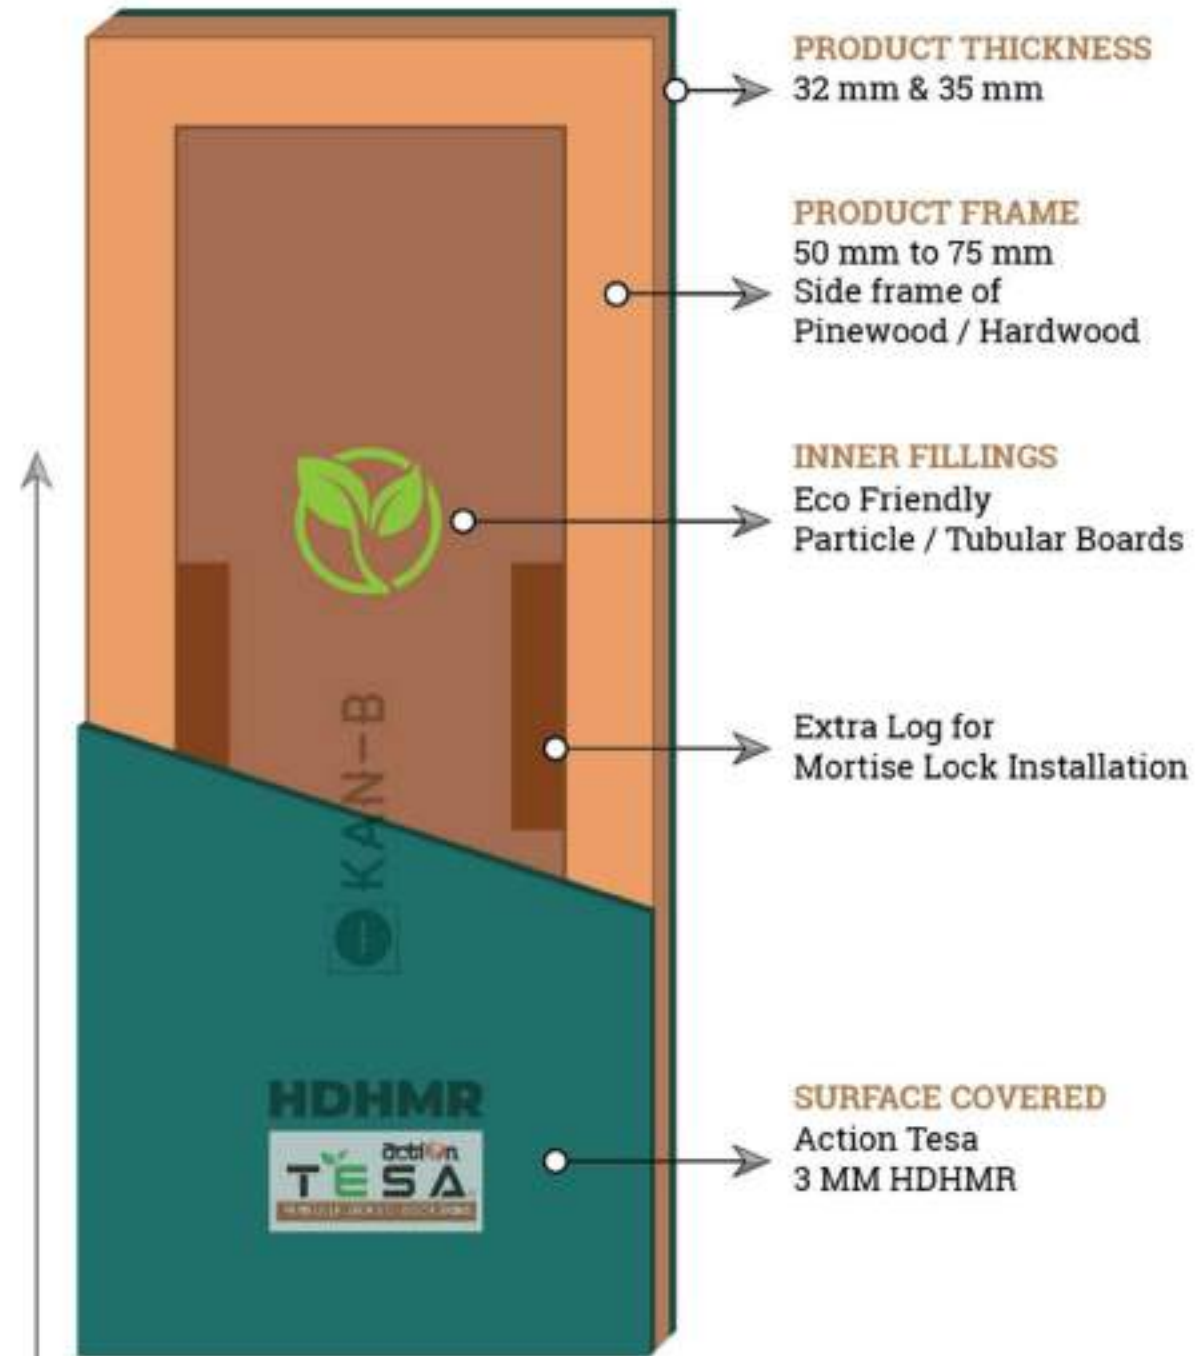

502

503

504

505

Technical Specification

PRODUCT SIZE
All Standard
& Custom Size

KAN-B ZEETA

The Flush Doors Reinvented...

Kan-B ZEETA are the unique flush doors by Kan-B. ZEETA has replaced the traditional technology and traditional raw material by Eco friendly HDHMR Sheets and timber woods by Particle and Tubular boards

ZEETA

Z = ZERO DEFECTS
E = ECO-FRIENDLY
E = ENGINEERED STRUCTURE
T = TERMITE AND BORER PROOF
A = ANY SIZE ANY TIME

KAN-B®
THE INTERNATIONAL INDIAN...

"Quality is not an Act, it is a Habit."

e-Catalog

KAN-B INDIA
www.kanbindia.com
kanbindia@gmail.com